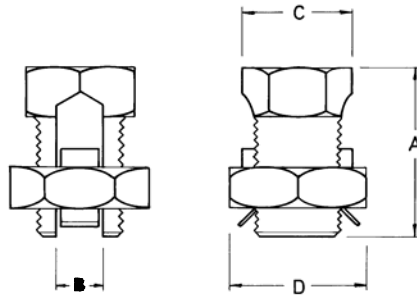

CORROSION CONTROL

Technical Datasheet

CABLE LUGS AND BUTT SPLICES

Heavy duty lugs and butt splices for terminating cables in the 6mm² to 70mm² size range. The terminals are available with different bolt hole diameters. Both terminals and butt splices are manufactured from tinned copper tube with a flared cable entry to ease termination.

LINE TAPS

Manufactured from brass to BS 2874 - CZ121 tinned overall.

Type	Conductor Equal Diameter (mm)		Dimensions (mm)			Weight (kg/100)	To suit conductors with nominal cross sectional area of:
	Min	Max	A	C	D		
HD10	3.80	5.5	24	13.34	18.00	2.75	10.00 - 16.00 mm ²
HD12A	5.30	8.00	31	18.00	23.30	5.50	25.00 - 35 mm ²
HD14	7.30	11.00	41	23.30	30.50	11.60	50.00 mm ²
HD15	8.80	14.00	47	30.50	37.40	21.50	70.00 - 90.00 mm ²

CABLE WARNING TAPE

Cable warning tape should be laid in the trench, typically 150 mm above the cable. BAC warning tape is available in English and English / Arabic.

Text	Text and Colour	Width	Length (per roll)
English	CAUTION CAUTION CAUTION ELECTRIC CABLE BELOW	150 mm	365 m
English / Arabic	احذروا الموت كهرباء CAUTION-ELECTRIC CABLE BELOW	150 mm	365 m