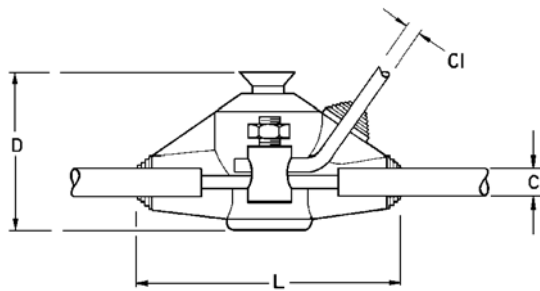

YCP TYPE

Type	L (mm)	D (mm)
YCP	130	73

C (mm)		C ¹ (mm)	
Min	Max	Min	Max
11	25	7	21

STRAIGHT THROUGH TYPE

Type	Dimension			
	L (mm)	D (mm)	C (mm)	
			Min	Max
M11	190	36	7	22
M12	260	47	14	30
M13	360	55	20	37

Property	Value
Processing time 100 ml @ 5, 23 and 35 °C	35, 20 and 15 minutes
Gel time (<1000 ml @ 23 °C)	17 minutes
Open cup flash point	>200 °C
Total volume contraction during hardening	6.5 % (maximum)
Impact strength	>10 kJ/m ²
Hardness	54 Shore D
Storage temperature	+15 to +35 °C
Storage conditions	40 months in bag provided
Standards / tests	DIN VDE 0291, Part 2

CORROSION CONTROL

Technical Datasheet

CABLE LUGS AND BUTT SPLICES

Heavy duty lugs and butt splices for terminating cables in the 6mm² to 70mm² size range. The terminals are available with different bolt hole diameters. Both terminals and butt splices are manufactured from tinned copper tube with a flared cable entry to ease termination.

LINE TAPS

Manufactured from brass to BS 2874 - CZ121 tinned overall.

Type	Conductor Equal Diameter (mm)		Dimensions (mm)			Weight (kg/100)	To suit conductors with nominal cross sectional area of:
	Min	Max	A	C	D		
HD10	3.80	5.5	24	13.34	18.00	2.75	10.00 - 16.00 mm ²
HD12A	5.30	8.00	31	18.00	23.30	5.50	25.00 - 35 mm ²
HD14	7.30	11.00	41	23.30	30.50	11.60	50.00 mm ²
HD15	8.80	14.00	47	30.50	37.40	21.50	70.00 - 90.00 mm ²